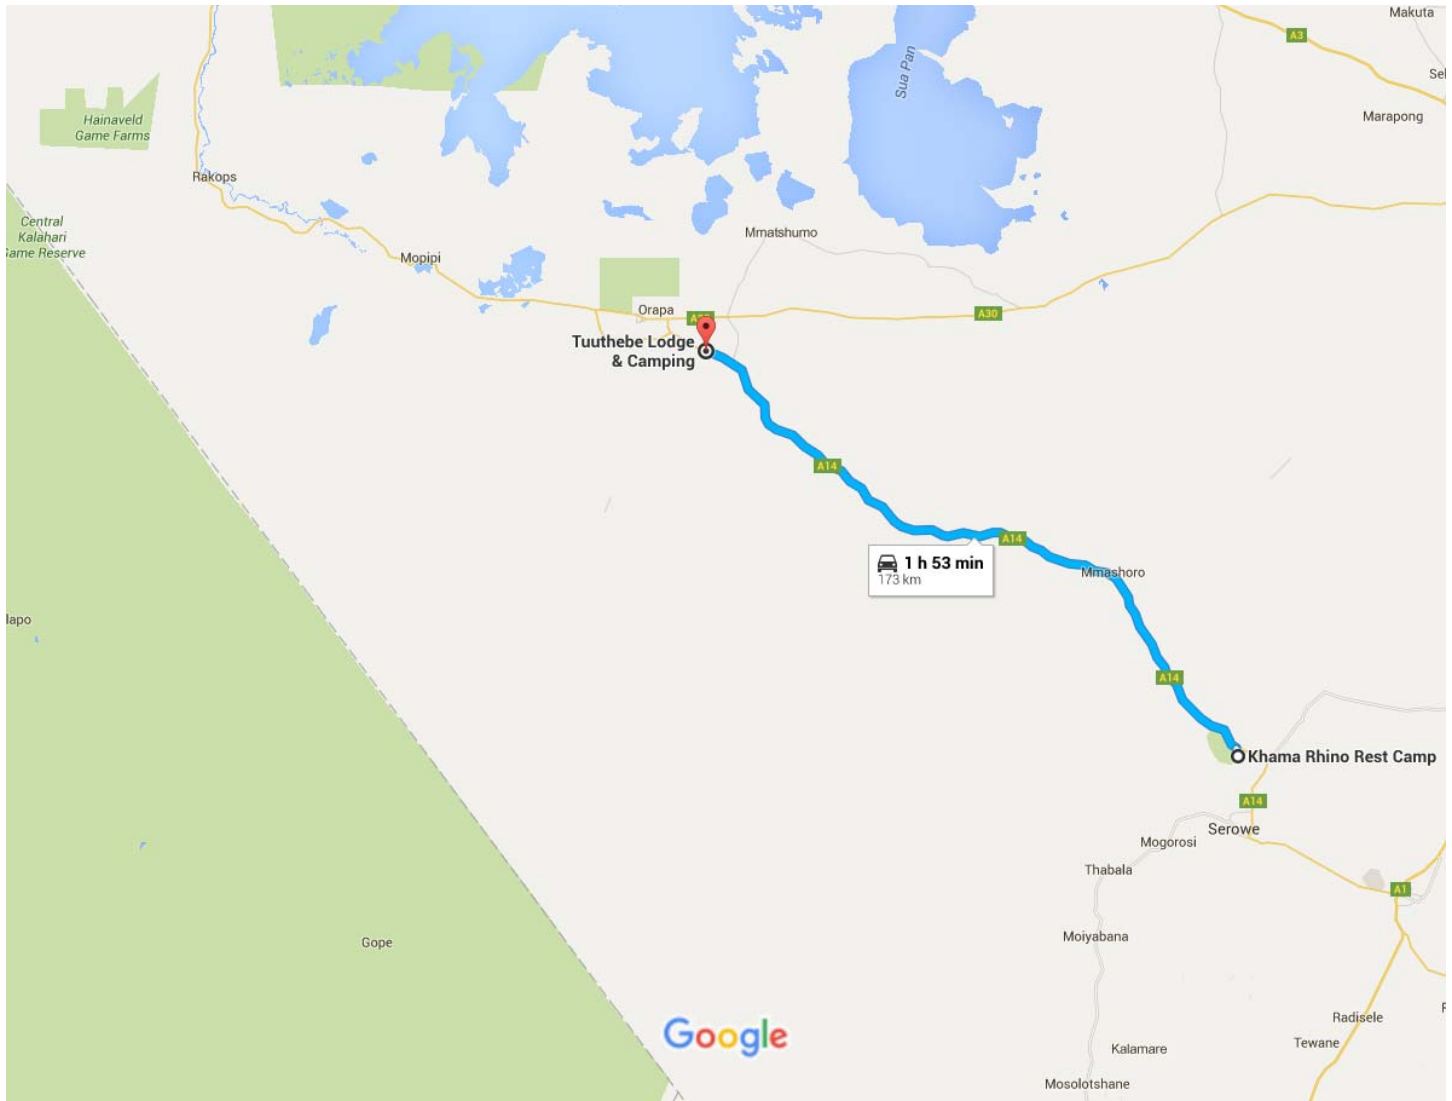

Google Maps

Khama Rhino Rest Camp to Tuuthebe Lodge & Camping, Botswana

Drive 173 km, 1 h 53 min

Map data ©2016 Google 20 mi

via A14

1 h 53 min without traffic

⚠ This route has restricted usage or private roads.

1 h 53 min

173 km